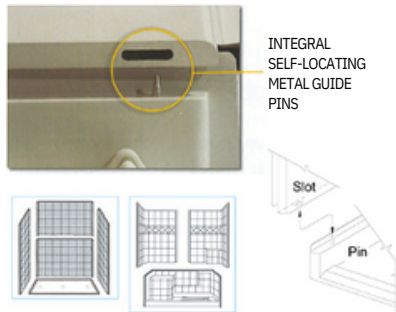

Low Threshold Shower Features

STRENGTH

Armorcore & Steel Reinforced Walls

Fiberglass resin structural substrate cures to a seamless strong encasement.

All panels are backed with armorcore backing, accessories can be installed anywhere.

ADAPTABILITY

Customized Accessory Placement

The armorcore reinforced core walls allow the fixtures to be installed right onto the wall studs by eliminating the need for a drywall backing.

Custom Seat Placement

SHOWER DOOR FRIENDLY

Your choice: Curtain or Door

Square corners in Ella shower construction allow for framed or frameless shower doors to be installed.

Image for illustration only

FRONT SIDE INSTALLATION

Aluminum Pin and Slot System for a contractor friendly front side installation.

An installation may be finished in a fraction of the time. No more need to get behind the panels to bolt large panels together.