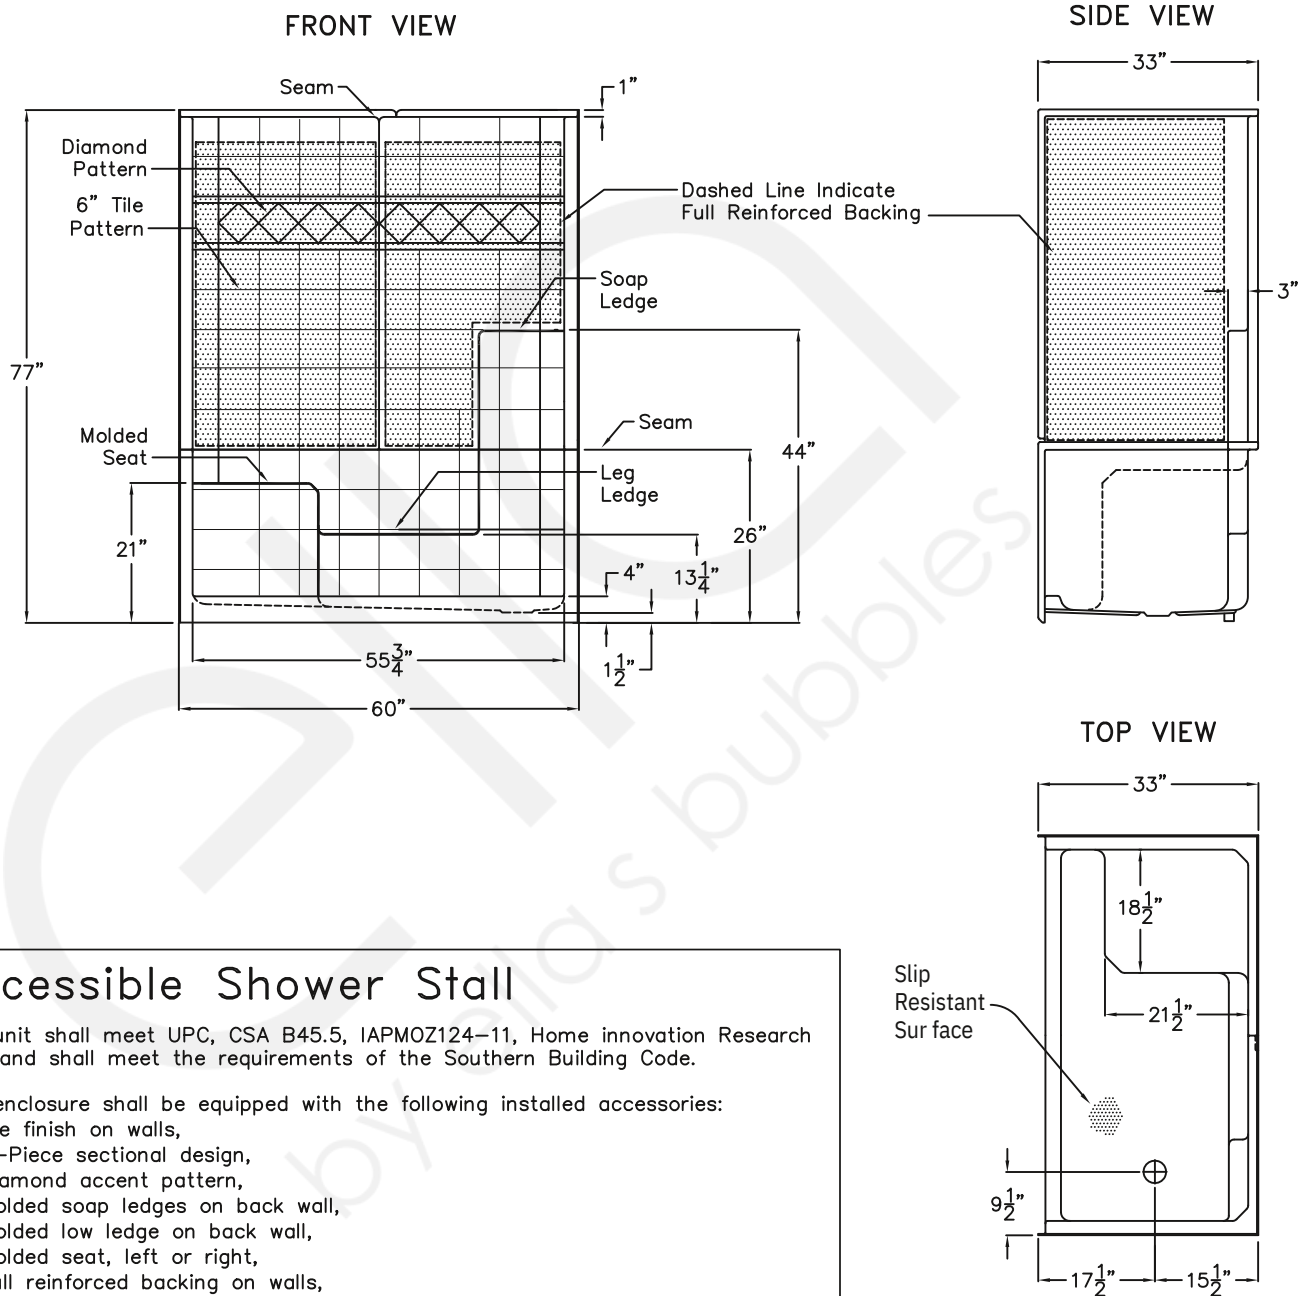

Low Threshold Shower 60" x 33" **Ella Liberty 24 - Left or Right Seat**

Model #

- E-6 0 3 3 -3 PLWH24SS
- E-6 0 3 3 -3 PRWH24SS

Outside Dimensions: 33" W x 60" L x 77"
 H Seat Dimensions: 22" W x 18.5" L x 21"
 H Shipping Dimensions: 60" W x 48" L x 72" H
 Shipping Weight: 325 lbs.
 Net Weight: 175 lbs.
 Threshold Height: 4"

Panels:

Shower Base33" W x 60" L x 28" H
 Side Wall Panel Left33" W x 30" L x 49" H
 Side Wall Panel Right33" W x 30" L x 49" H

Features:

- Premium applied acrylic, three piece shower with 6" classic tile pattern design and diamond accent
- Armorcore reinforced walls for placing grab bars and seats anywhere (not dependent on stud locations)
- Easy shower wall assembly pin-lock system allowing front side installation
- Precision fit wall panel seams (match into grout pattern)
- Grip-Sure™ floor texture
- Self supporting, pre-leveled shower base (no mudset required)
- Shower door friendly (squared corners allow door installations)
- Ships pre-assembled, heavy duty crating protects product in transit

*For more information please visit www.ellasbubbles.com

Low Threshold Shower 60" x 33" Ella Liberty 24 - Left or Right Seat

*Left Seat Shown Below

Accessible Shower Stall

The unit shall meet UPC, CSA B45.5, IAPMOZ124-11, Home innovation Research Lab, and shall meet the requirements of the Southern Building Code.

The enclosure shall be equipped with the following installed accessories:

- 1) Tile finish on walls,
- 2) 3-Piece sectional design,
- 3) Diamond accent pattern,
- 4) Molded soap ledges on back wall,
- 5) Molded low ledge on back wall,
- 6) Molded seat, left or right,
- 7) Full reinforced backing on walls,
- 8) 4.0" Threshold.