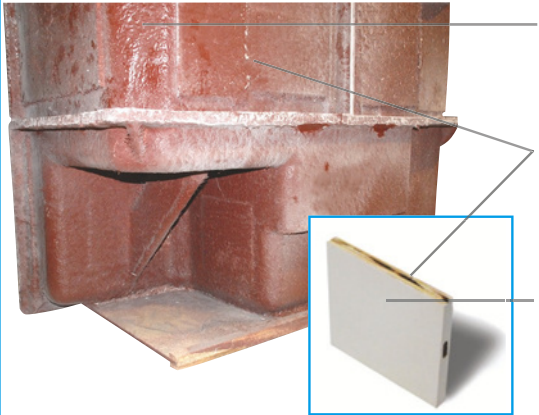

Panels:

Shower Base33" W x 60" L x 28" H
 Side Wall Panel Left33" W x 30" L x 49" H
 Side Wall Panel Right33" W x 30" L x 49" H

Features:

- Premium applied acrylic, three piece shower with 6" classic tile pattern design and diamond accent
- Armorcore reinforced walls for placing grab bars and seats anywhere (not dependent on stud locations)
- Easy shower wall assembly pin-lock system allowing front side installation
- Precision fit wall panel seams (match into grout pattern)
- Grip-Sure™ floor texture
- Self supporting, pre-leveled shower base (no mudset required)
- Shower door friendly (squared corners allow door installations)
- Ships pre-assembled, heavy duty crating protects product in transit

Low Threshold Shower Features

STRENGTH

Armorcore & Steel Reinforced Walls

Fiberglass resin structural substrate cures to a seamless strong encasement.

All panels are backed with armorcore backing, accessories can be installed anywhere.