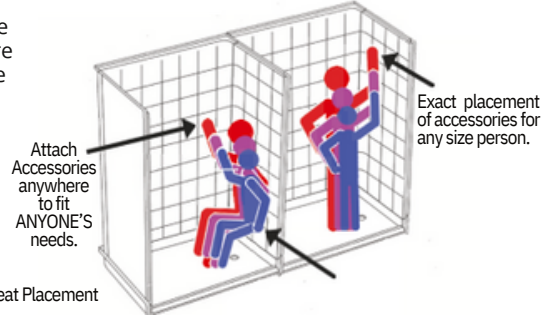

ADAPTABILITY

Customized Accessory Placement

The armorcore reinforced core walls allow the fixtures to be installed right onto the wall studs by eliminating the need for a drywall backing.

Custom Seat Placement