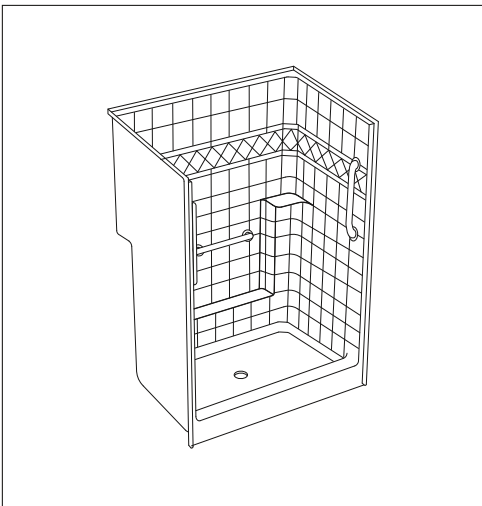

ELLA'S BUBBLES SERIES

New Construction One-Piece Showers

Specification Manual

48" x 37" x 80"

Low Threshold Shower Stall & Kit

Liberty Package with Stainless Steel Grab Bars

For more product information visit ellasbubbles.com
or call Ella's Bubbles toll free at 1-800-480-6850

Ella's Bubbles Series

48" x 37" x 80" New Construction One-Piece Shower
Liberty Package with Stainless Steel Grab Bars

HANDED BY DRAIN

White color option shown

Shipping Container

Armorcore Reinforced Walls

Representing Model Numbers

E- 4 8 3 6 CWH-PKG1SS

Technical Information

Material: Fiberglass Reinforced with AcrylX
Overall Dimensions: 48 in. x 37 in. x 80 in.
Net Weight: 155 lbs.
Drain Location: Center
Threshold Height: 4 in.
Shipping Dimensions: 53 in. x 42 in. x 84 in.
Shipping Weight: 275 lbs.

Ella's Bubbles Series

48" x 37" x 80" New Construction One-Piece Shower
Liberty Package with Stainless Steel Grab Bars

SPECIFICATION DRAWINGS

Due to the nature of the materials, dimensions may vary $\pm \frac{1}{2}$ in.