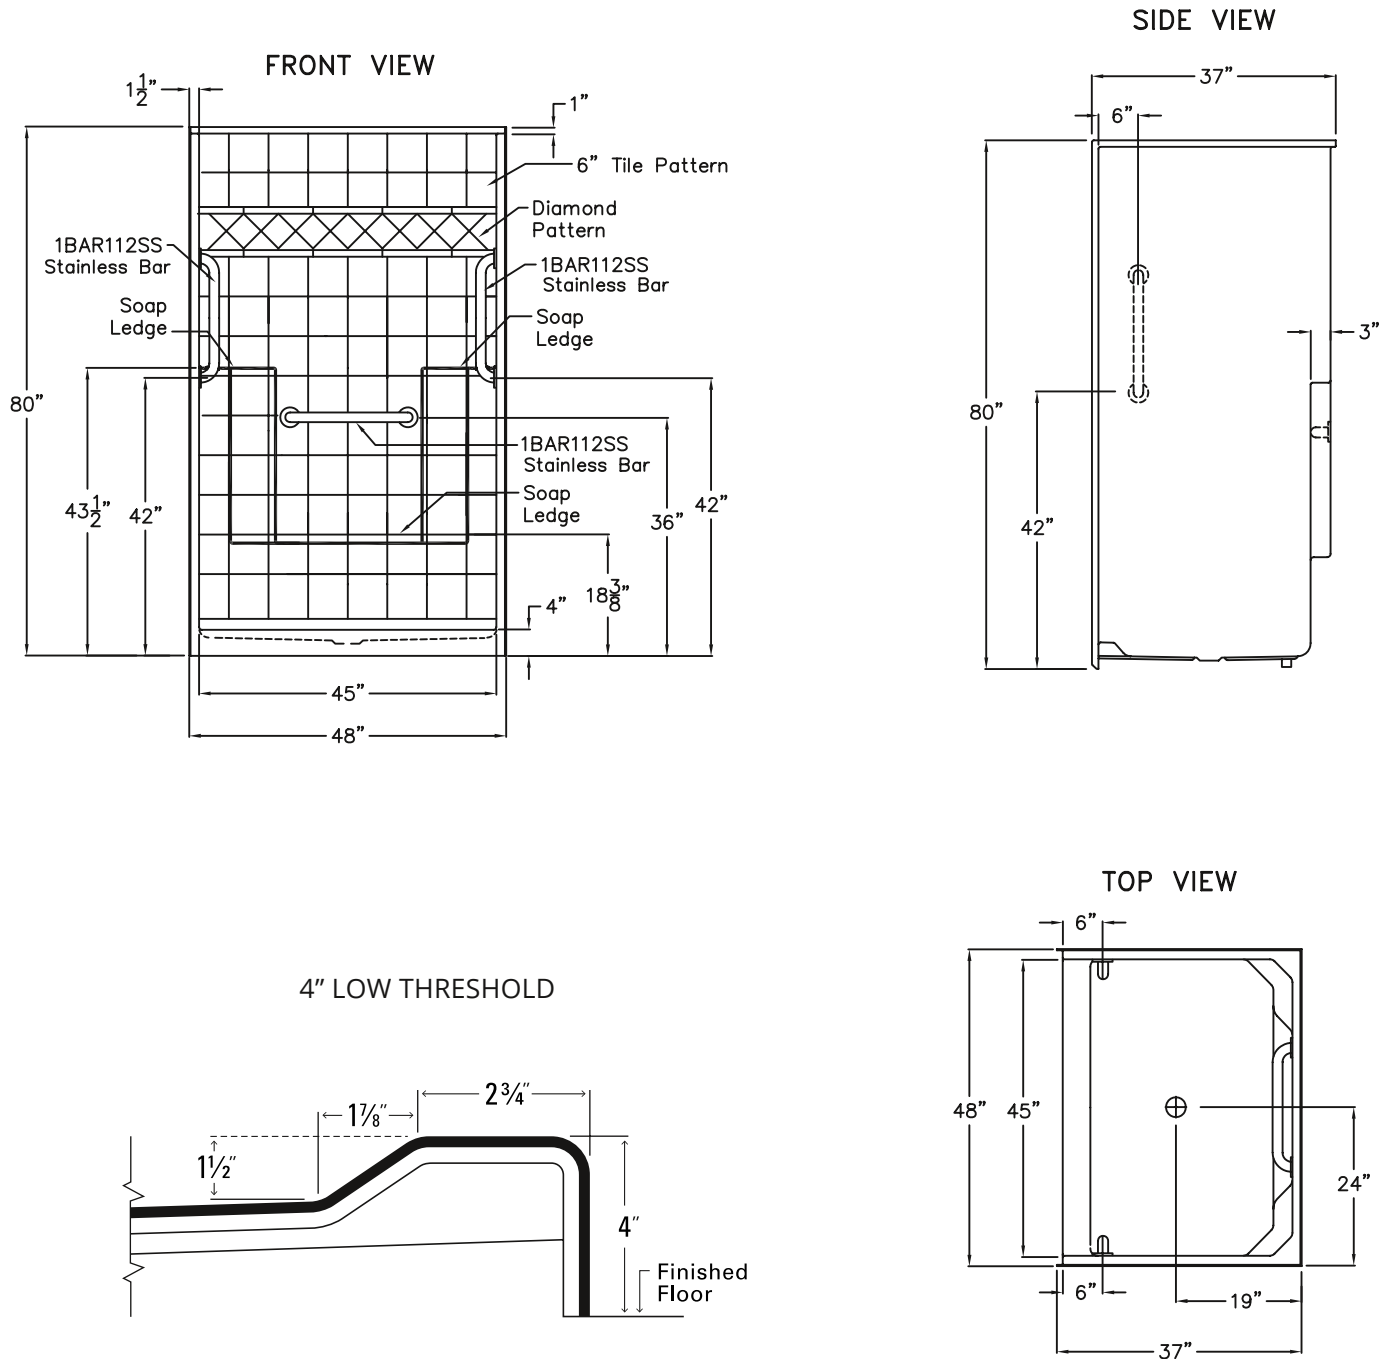

Representing Model Numbers

E- 4 8 3 6 CWH-PKG1SS

Technical Information

Material: Fiberglass Reinforced with AcrylX
Overall Dimensions: 48 in. x 37 in. x 80 in.
Net Weight: 155 lbs.
Drain Location: Center
Threshold Height: 4 in.
Shipping Dimensions: 53 in. x 42 in. x 84 in.
Shipping Weight: 275 lbs.

Ella's Bubbles Series

48" x 37" x 80" New Construction One-Piece Shower
Liberty Package with Stainless Steel Grab Bars

PACKAGE ACCESSORIES

18" Straight Stainless Steel
Grab Bars (3)

Chrome Strainer Brass Drain
with Friction Seal – 2 in.

Ella's Bubbles Series

48" x 37" x 80" New Construction One-Piece Shower
Liberty Package with Stainless Steel Grab Bars

SPECIFICATION DRAWINGS

Due to the nature of the materials, dimensions may vary $\pm \frac{1}{2}$ in.

Ella's Bubbles Series

48" x 37" x 80" New Construction One-Piece Shower
Liberty Package with Stainless Steel Grab Bars

BOARD PLACEMENT DRAWING

Due to the nature of the materials, dimensions may vary $\pm \frac{1}{2}$ in.