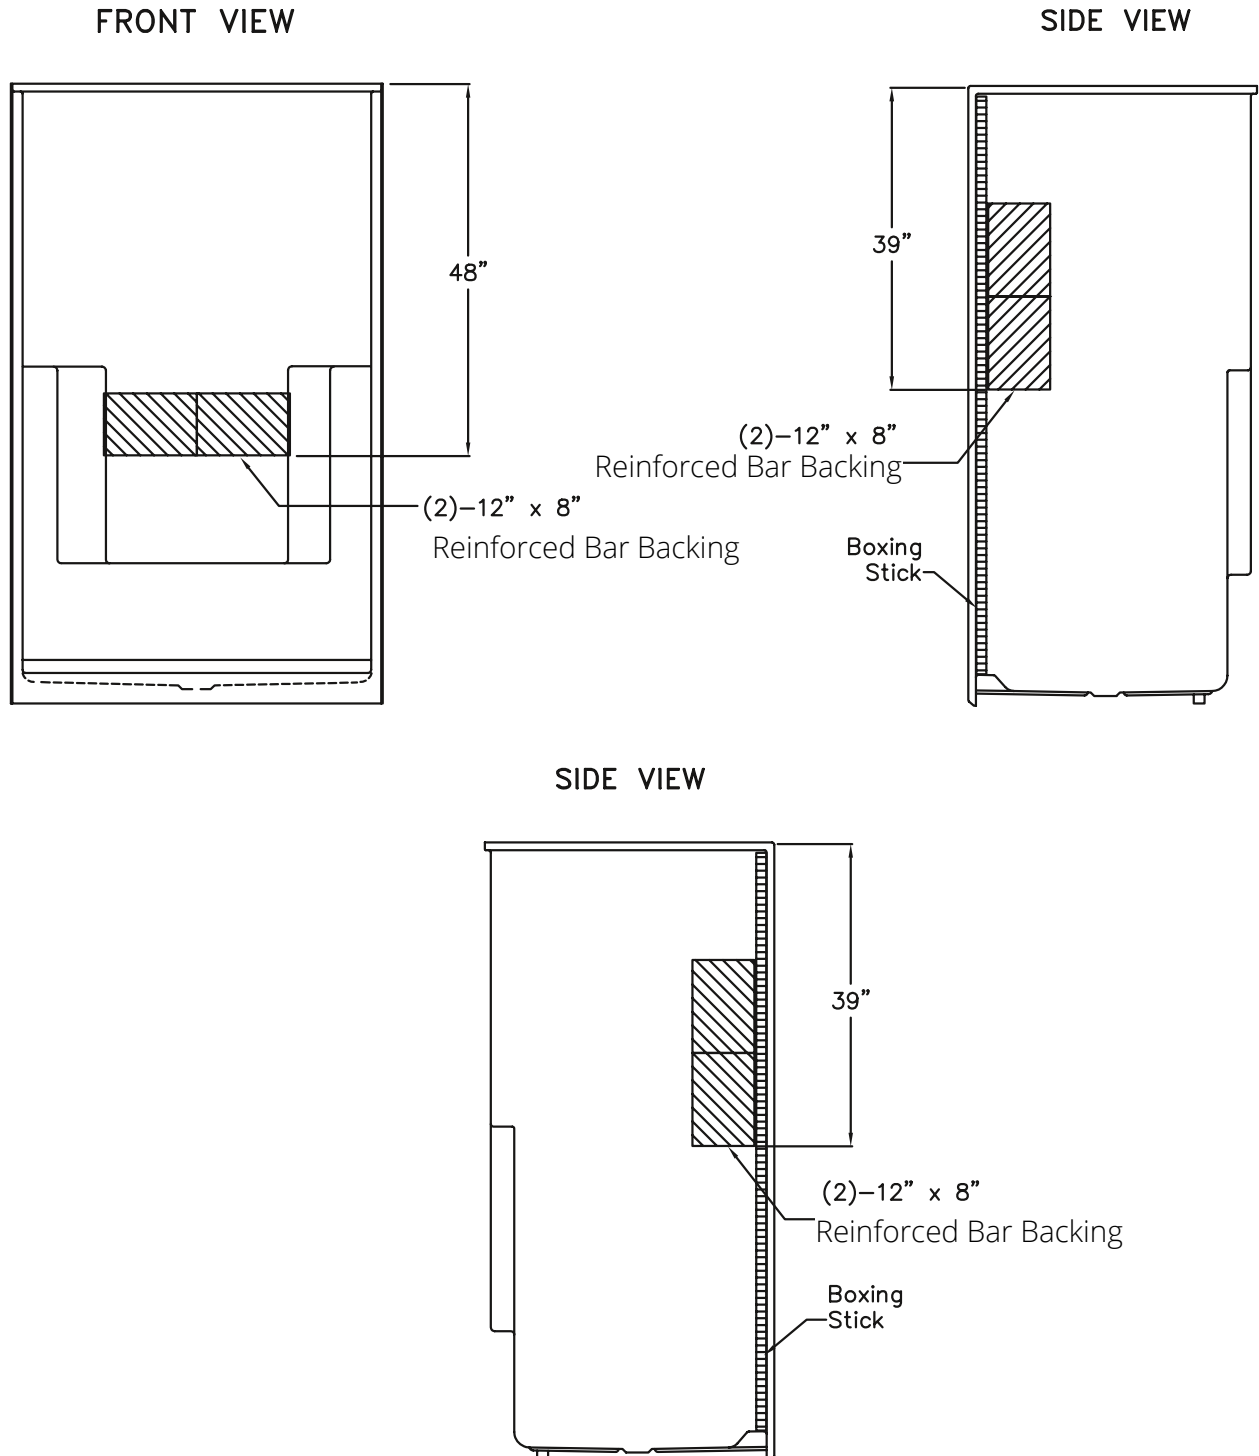

Ella's Bubbles Series

48" x 37" x 80" New Construction One-Piece Shower
Liberty Package with Stainless Steel Grab Bars

PACKAGE ACCESSORIES

18" Straight Stainless Steel
Grab Bars (3)

Chrome Strainer Brass Drain
with Friction Seal – 2 in.

Ella's Bubbles Series

48" x 37" x 80" New Construction One-Piece Shower
Liberty Package with Stainless Steel Grab Bars

SPECIFICATION DRAWINGS

Due to the nature of the materials, dimensions may vary $\pm \frac{1}{2}$ in.

Ella's Bubbles Series

48" x 37" x 80" New Construction One-Piece Shower
Liberty Package with Stainless Steel Grab Bars

BOARD PLACEMENT DRAWING

Due to the nature of the materials, dimensions may vary $\pm \frac{1}{2}$ in.

Ella's Bubbles Series

48" x 37" x 80" New Construction One-Piece Shower
Liberty Package with Stainless Steel Grab Bars

PRODUCT FEATURES

Luxurious & Safe Design

- Architectural subway design tile pattern with diamond accent pattern for a traditionally modern aesthetic
- Integrated Grip Sure™ floor texture for safe mobility
- Molded soap, shampoo & foot ledges for added convenience