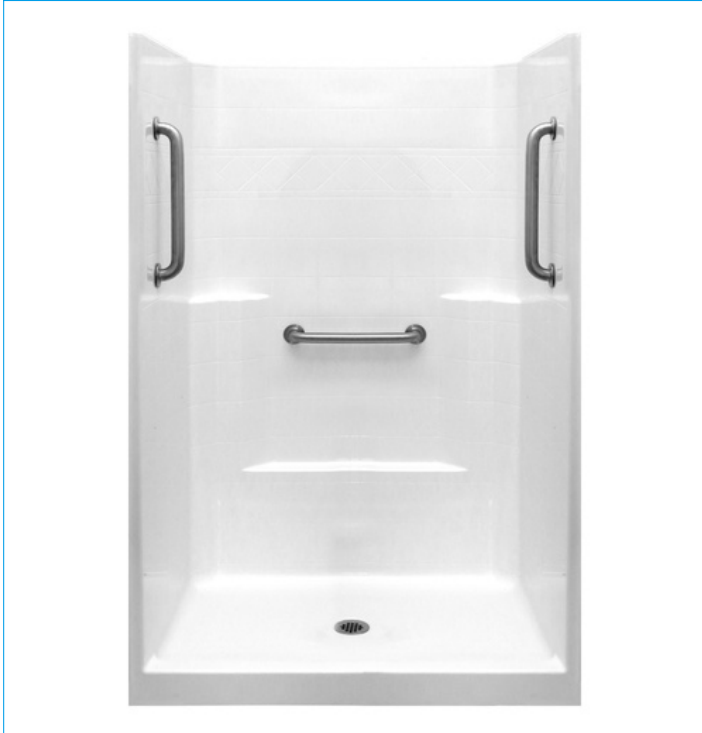

ELLA'S BUBBLES SERIES

New Construction One-Piece Showers

Specification Manual

48" x 37" x 80"

Low Threshold Shower Stall & Kit

Liberty Package with Stainless Steel Grab Bars

For more product information visit ellasbubbles.com
or call Ella's Bubbles toll free at 1-800-480-6850

Ella's Bubbles Series

48" x 37" x 80" New Construction One-Piece Shower
Liberty Package with Stainless Steel Grab Bars

HANDED BY DRAIN

White color option shown

Shipping Container

Armorcore Reinforced Walls

Ella's Bubbles Series

48" x 37" x 80" New Construction One-Piece Shower
Liberty Package with Stainless Steel Grab Bars

SPECIFICATION DRAWINGS

Due to the nature of the materials, dimensions may vary $\pm \frac{1}{2}$ in.

Ella's Bubbles Series

48" x 37" x 80" New Construction One-Piece Shower
Liberty Package with Stainless Steel Grab Bars

PRODUCT FEATURES

Luxurious & Safe Design

- Architectural subway design tile pattern with diamond accent pattern for a traditionally modern aesthetic
- Integrated Grip Sure™ floor texture for safe mobility
- Molded soap, shampoo & foot ledges for added convenience